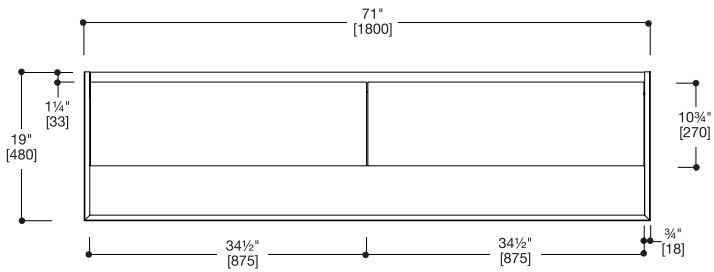

F45V2-1800 + FV2D-1800 SPECIFICATIONS

45° collection UP series 1800 wall-mount vanity

FRONT VIEW