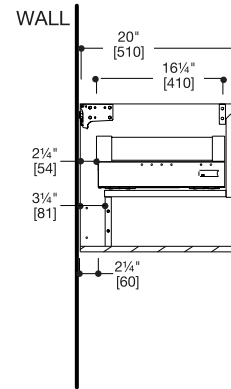

### SPECIFICATIONS:

Dimensions: (WHD) 71" x 19" x 20¼"  
(1800mm x 480mm x 515mm)\*

Shipping Dimensions (WHD) 75¼" x 23¼" x 24¼"  
(1910mm x 590mm x 615mm)\*

Warranty: Five Year Limited Warranty (Residential)  
One Year Warranty (Commercial)

## 45° collection UP series 1800 wall-mount vanity

FRONT VIEW

SIDE VIEW

WALL DRILLING SCHEME FOR VANITY

TOP DRAWER VIEW

BOTTOM DRAWER VIEW