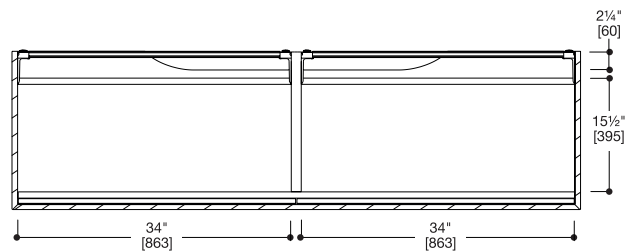

### SPECIFICATIONS:

Dimensions: (WHD) 71" x 19" x 20¼"  
(1800mm x 480mm x 515mm)\*

Shipping Dimensions (WHD) 75¼" x 23¼" x 24¼"  
(1910mm x 590mm x 615mm)\*

Warranty: Five Year Limited Warranty (Residential)  
One Year Warranty (Commercial)

## 45° collection UP series 1800 wall-mount vanity

FRONT VIEW

SIDE VIEW

WALL DRILLING SCHEME FOR VANITY

TOP DRAWER VIEW

BOTTOM DRAWER VIEW