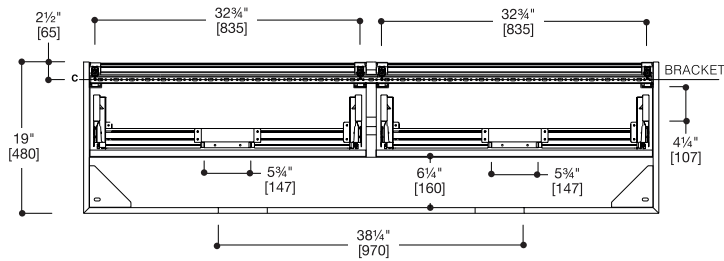

## 45° collection UP series 1800 wall-mount vanity

FRONT VIEW

SIDE VIEW

WALL DRILLING SCHEME FOR VANITY

TOP DRAWER VIEW

BOTTOM DRAWER VIEW