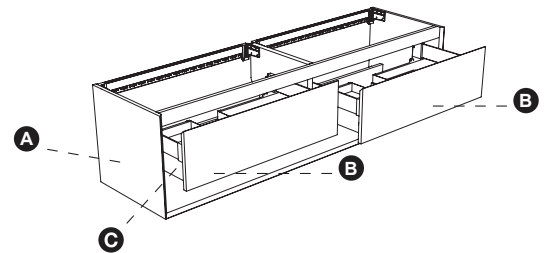

COLORS/FINISHES:

A VANITY FRAME

WOOD

LACQUER

B DRAWER FRONTS

WOOD

LACQUER