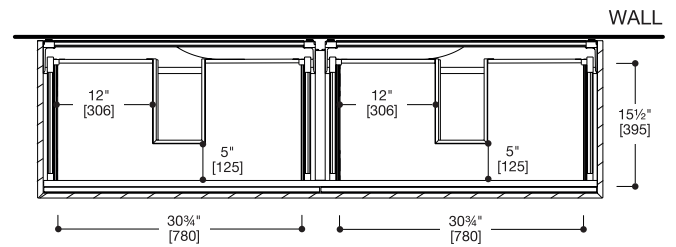

## 45° collection UP series 1800 wall-mount vanity

FRONT VIEW

SIDE VIEW

WALL DRILLING SCHEME FOR VANITY

TOP DRAWER VIEW

BOTTOM DRAWER VIEW