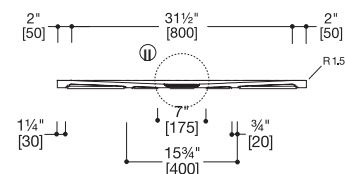

CODES / STANDARDS APPLICABLE:

- ADA
- ANSI / ASME Z124.1.2
- CSA B 45
- IAPMO / cUPC

DETAIL I

DETAIL II

*Approximate measurements for comparison only.
Note: These dimensions and specifications are subject to change without notice.