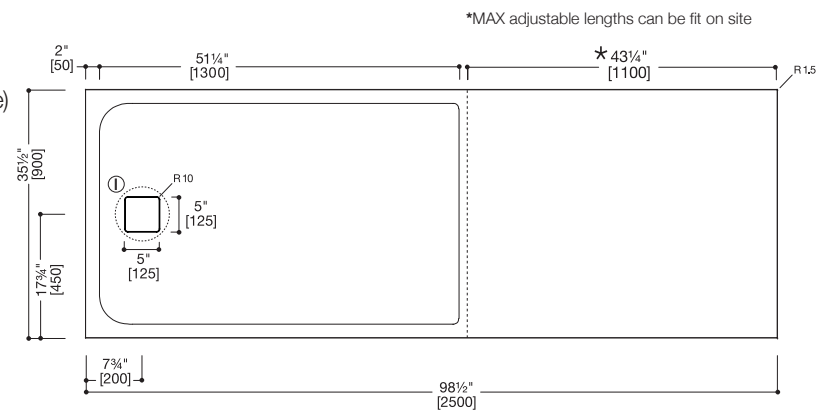

CODES / STANDARDS APPLICABLE:

- ADA
- ANSI / ASME Z124.1.2
- CSA B 45
- IAPMO / cUPC

DETAIL I

DETAIL II

*Approximate measurements for comparison only.
Note: These dimensions and specifications are subject to change without notice.