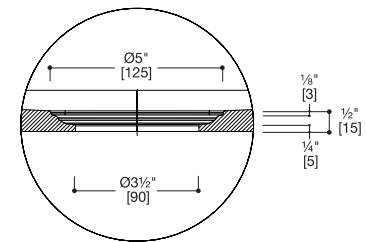

CODES / STANDARDS APPLICABLE:

- ADA
- ANSI / ASME Z124.1.2
- CSA B 45
- IAPMO / cUPC

DETAIL II

*Approximate measurements for comparison only.
Note: These dimensions and specifications are subject to change without notice.