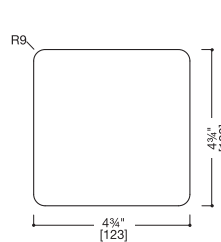

CODES / STANDARDS APPLICABLE:

- ADA
- ANSI / ASME Z124.1.2
- CSA B 45
- IAPMO / cUPC

DETAIL I

*Approximate measurements for comparison only.
Note: These dimensions and specifications are subject to change without notice.