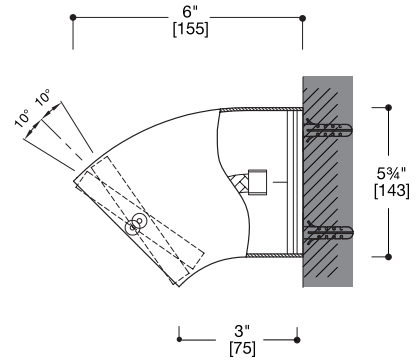

TOX230W SPECIFICATIONS

INOX wall-mount tube shower head with adjustable spray

FEATURES:

- Wall-mount tube shower head with white ABS adjustable spray
- Durable and sleek design
- Stainless steel construction AISI 304
- Includes mounting bracket

SPECIFICATIONS:

Warranty:	Lifetime Limited Warranty (residential) One Year Warranty (commercial)
Material:	Stainless steel AISI 304
Spray Nozzles:	87
Connection:	1/2" NPT
Flow Rate:	1.8 gpm @ 80 PSI
Shipping weight:	2.4 lbs (1.1 kg)
Shipping dimensions:	(LWH) 6" x 6" x 8 3/4" (155mm x 155mm x 210mm)*

FINISHES:

- Satin (-S)

INSTALLATION:

Install this product according to the installation guide. Our products must be installed by certified professionals only and according to our installation guide as well as federal, provincial / state and local building codes and regulations.

CODES / STANDARDS APPLICABLE:

- Meets or exceeds ANSI / ASME standard A112.18.1 and CAN / CSA B125.1-05 requirements
- ASME A112.19.2
- IAPMO / UPC / cUPC
- Calgreen compliant
- California AB1953 compliant

*Approximate measurements for comparison only.
Note: These dimensions and specifications are subject to change without notice.