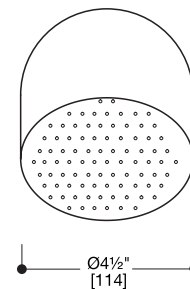

TOX230W SPECIFICATIONS

INOX wall-mount tube shower head with adjustable spray

FEATURES:

- Wall-mount tube shower head with white ABS adjustable spray
- Durable and sleek design
- Stainless steel construction AISI 304
- Includes mounting bracket

SPECIFICATIONS:

Warranty:	Lifetime Limited Warranty (residential) One Year Warranty (commercial)
Material:	Stainless steel AISI 304
Spray Nozzles:	87
Connection:	1/2" NPT
Flow Rate:	1.8 gpm @ 80 PSI
Shipping weight:	2.4 lbs (1.1 kg)
Shipping dimensions:	(LWH) 6" x 6" x 8 3/4" (155mm x 155mm x 210mm)*

FINISHES:

- Satin (-S)

INSTALLATION:

Install this product according to the installation guide. Our products must be installed by certified professionals only and according to our installation guide as well as federal, provincial / state and local building codes and regulations.

CODES / STANDARDS APPLICABLE:

- Meets or exceeds ANSI / ASME standard A112.18.1 and CAN / CSA B125.1-05 requirements
- ASME A112.19.2
- IAPMO / UPC / cUPC
- Calgreen compliant
- California AB1953 compliant

*Approximate measurements for comparison only.
Note: These dimensions and specifications are subject to change without notice.