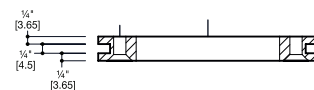

TOX230W SPECIFICATIONS

INOX wall-mount tube shower head with adjustable spray

FEATURES:

- Wall-mount tube shower head with white ABS adjustable spray
- Durable and sleek design
- Stainless steel construction AISI 304
- Includes mounting bracket

SPECIFICATIONS:

Warranty:	Lifetime Limited Warranty (residential) One Year Warranty (commercial)
Material:	Stainless steel AISI 304
Spray Nozzles:	87
Connection:	1/2" NPT
Flow Rate:	1.8 gpm @ 80 PSI
Shipping weight:	2.4 lbs (1.1 kg)
Shipping dimensions:	(LWH) 6" x 6" x 8 3/4" (155mm x 155mm x 210mm)*

FINISHES:

- Satin (-S)

INSTALLATION:

Install this product according to the installation guide. Our products must be installed by certified professionals only and according to our installation guide as well as federal, provincial / state and local building codes and regulations.

CODES / STANDARDS APPLICABLE:

- Meets or exceeds ANSI / ASME standard A112.18.1 and CAN / CSA B125.1-05 requirements
- ASME A112.19.2
- IAPMO / UPC / cUPC
- Calgreen compliant
- California AB1953 compliant

Mounting bracket

*Approximate measurements for comparison only.
Note: These dimensions and specifications are subject to change without notice.