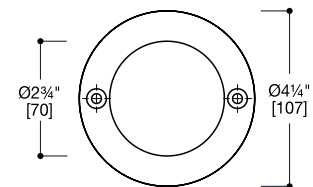

Mounting bracket